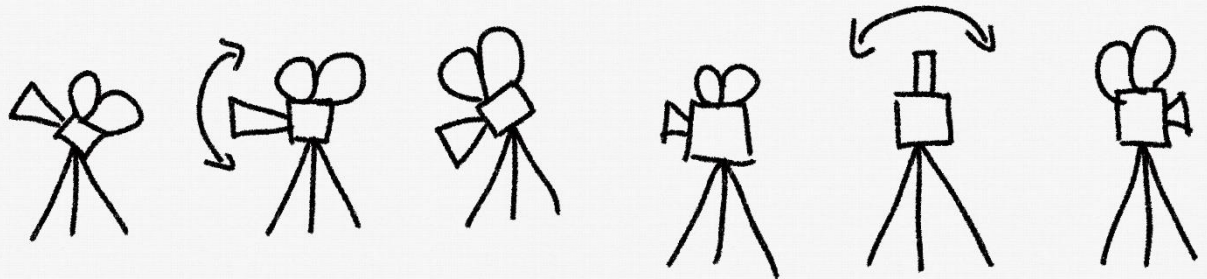

ZOOM

TILT

PAN

CRANE

TRUCK

DOLLY

LONG SHOT

MEDIUM SHOT

CLOSE-UP

EXTREME CLOSE-UP

OVER-THE-SHOULDER

REVERSE OVER-THE-SHOULDER

TWO SHOT

HIGH ANGLE

LOW ANGLE

POINT-OF-VIEW

ESTABLISHING SHOT

CUT AWAY

DUTCH ANGLE